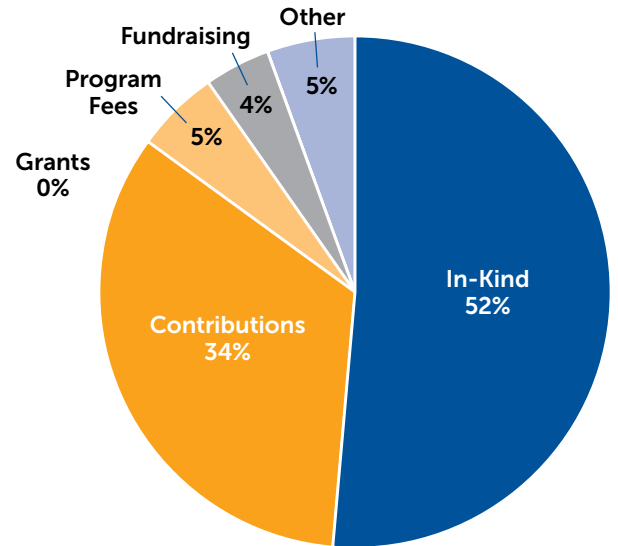

FINANCIAL INFORMATION

SUPPORT & REVENUE

Support

	FY16	FY17
Grants	$82,045	$5,270
Contributions - Corporate	104,621	406,506
Contributions - Individuals	353,858	554,447
Contributions - Ski Clubs	142,281	202,220
In-Kind Donations - Thrift Store	459,401	460,166
In-Kind Donations	751,124	1,318,150
Total Support	1,893,330	2,946,759

Revenue

Program Fees	140,016	187,000
Fundraising	209,303	139,498
Memberships	13,550	16,542
Merchandise Sales	4,813	4,031
Miscellaneous Income	32	15,501
Interest and Dividend Income	35,093	73,604
Gain on Asset Disposal		510
Realized Gain on Investments		823
Unrealized Gain on Investments	10,594	72,598
Total Revenue	413,401	510,107
Total Support & Revenue	2,306,731	3,456,866

EXPENSES

Program Services	1,502,163	1,931,941
Management and General	161,131	200,534
Fundraising	152,518	143,758
Total Expenses	1,815,812	2,276,233
CHANGE IN NET ASSETS	490,919	1,180,633

NET ASSETS

Net Assets at Beginning of Year	2,171,094	2,662,013
Net Assets at End of Year	$2,662,013	$3,842,646

IN-KIND SUPPORT

Participant Tickets, Passes & Rentals	$488,297	$603,225
Professional Services	237,384	300,866
Lodging		66,678
Program Supplies		56,409
Stock		259,907
Rent	25,443	31,065
In-Kind Donations	751,124	1,318,150
Thrift Store	459,401	460,166
Total In-Kind	$1,210,525	$1,778,316

FY17 SUPPORT & REVENUE