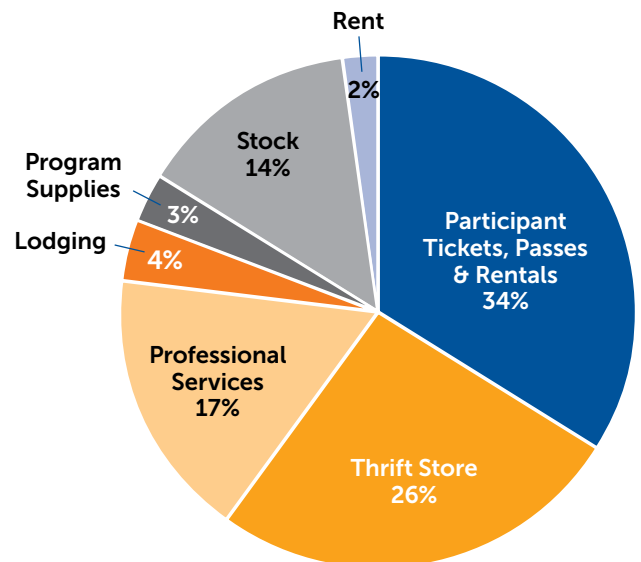

FY17 IN-KIND SUPPORT

DSES also received other non-professional services from our volunteers towards our programs and fundraising activities totaling 30,281 and 14,892 hours during FY17 and FY16, respectively. The value of volunteer service in 2017 equates to $730,983.