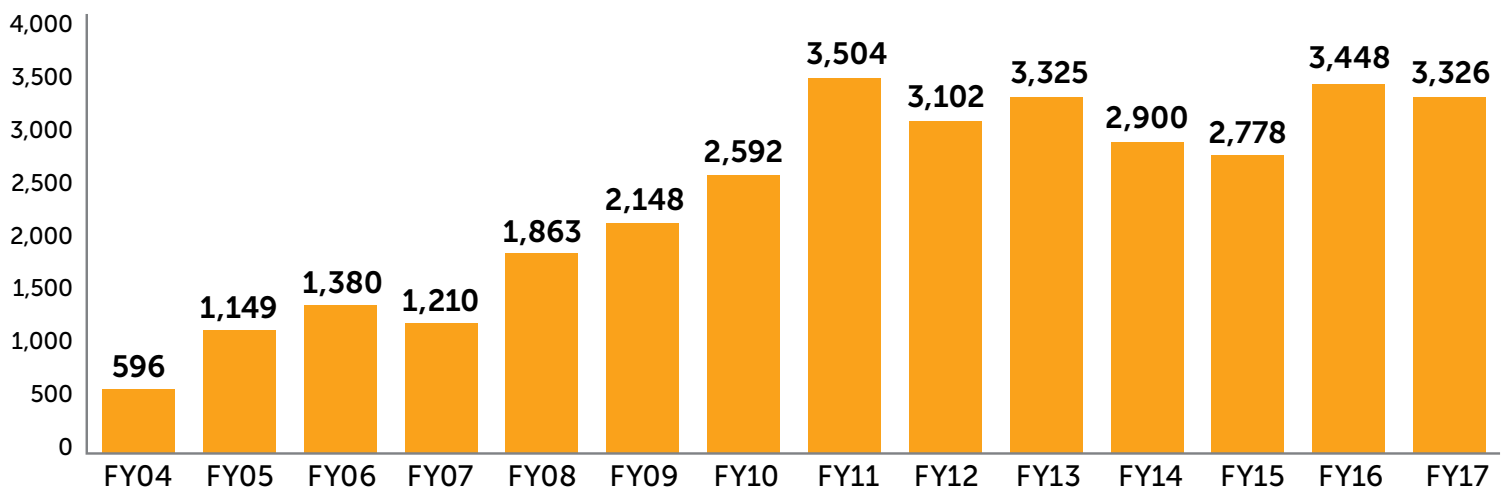

TOTAL LESSONS BY FISCAL YEAR