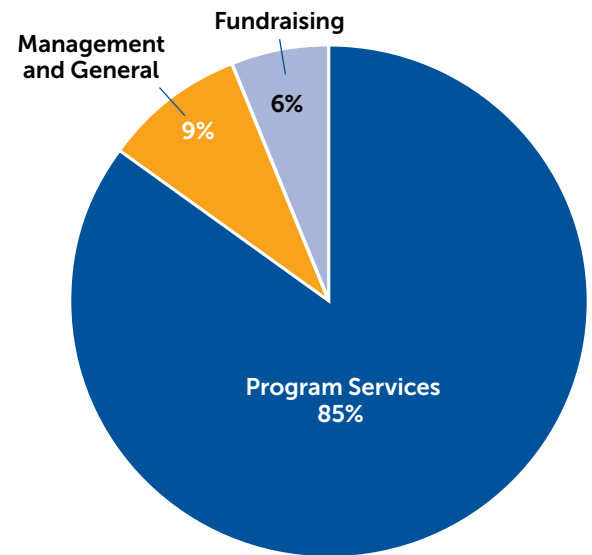

FY17 EXPENSES