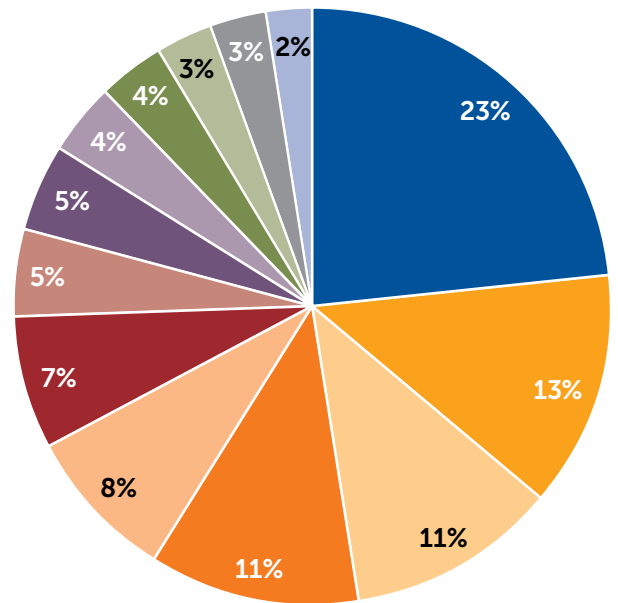

FY17 LESSONS BY DISABILITY