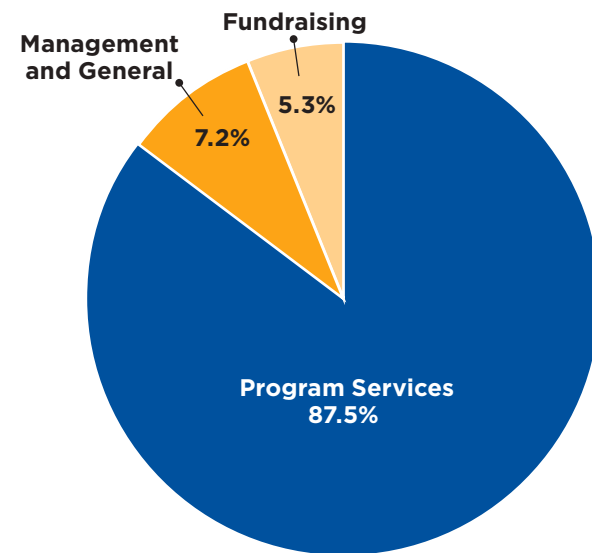

FY19 EXPENSES