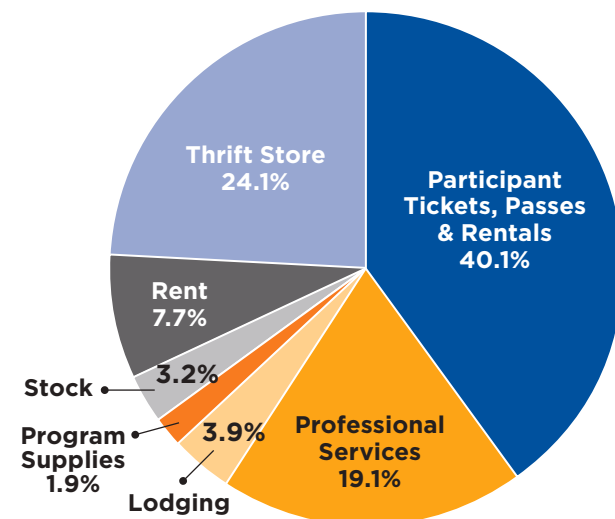

FY19 IN-KIND SUPPORT

GIFTS OF $25,000 & ABOVE

DSES Donations

Craig H. Neilsen Foundation
Disabled Sports USA
The Pickles Family Fund
The Diane and Bruce Halle Foundation
NWWC Donations
Conrad N. Hilton Foundation
Greater Washington Community Foundation
Susan Mears
Jon and Melinda Muller (Muller Family Foundation)
Jeff Skeen
Tambour Foundation
The Donald T. Sterling Charitable Foundation
The Spiva Foundation
The William and Kathryn Scripps Family Foundation

GIFTS OF $10,000-$24,999

DSES Donations

Frome Family Foundation
Eric Hall
Superfeet Worldwide Inc.
NWWC Donations
Dr. Seuss Fund
Bernice Facer
Jerry Mokler
Nielsen Beaumont Marine, Inc.
Rustic Innovations LLC
Kristine and James Shira
Tom Mahr and Debbi Tippet Mahr
Alice and Richard Zamboni
WW Donations
Steve and Dana Garcia

GIFTS OF $5,000-$9,999

DSES Donations

Liz and Bob Burke
Conrad N. Hilton Foundation
Barbara Garlinghouse
Bonnie Gregory
GSO Sierra Corporation
Harv Humphrey
Kubarych Family Trust
Marge Bernstein Trust
Susan Mears
Newman's Own Foundation
Rosenberg Living Trust
The Walt Disney Company Foundation

NWWC Donations

Chris and Steve Alessi
Cari and Steve Ascher
Harv Humphrey
Margaret Pillsbury Foundation
Richardson Family Trust
Thomas and Hilary Schroeder
Chris and Chris Seidenglanz
Richard and Shelley Taylor
William and Deborah Hang Revocable Trust
Tim and Sabrina Wrenn