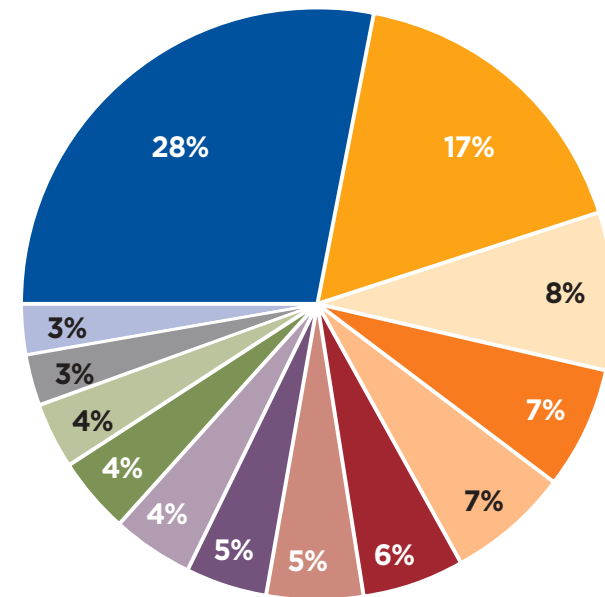

TOTAL LESSONS BY DISABILITY

Autism (any syndrome/range)	1000
Other Disabilities	596
Traumatic Brain Injury (TBI), Stroke (CVA), Brain Disease/Disorder	299
Spinal Cord Injury (SCI)	239
Caregiver/Staff	234
Cognitive Delay/Brain Disease/Mental Retardation	203
Cerebral Palsy (CP)	183
Joint or Limb Injury/Break/Weakness (chronic or acute)	160
Down Syndrome	156
Amputation(s)	142
ADD/ADHD	133
Anxiety/Depression/PTSD	98
Visual Impairment (VI)	91
GRAND TOTAL	3,534