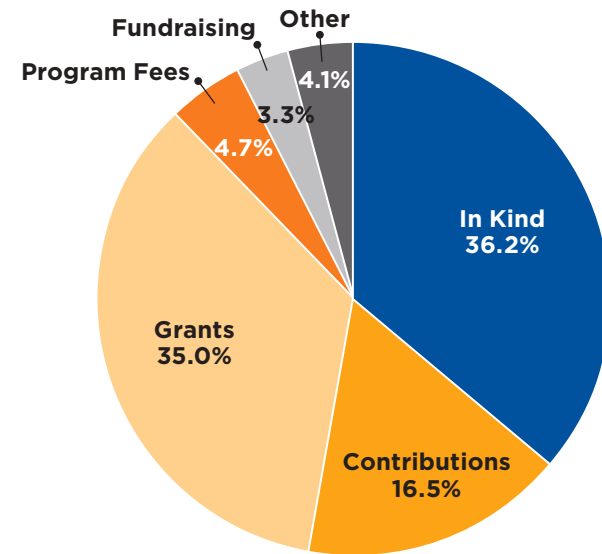

SUPPORT & REVENUE

Support

	FY18	FY19
Grants	$252,850	$1,685,406
Government Grants	65,838	10,162
Contributions - Corporate	116,720	129,980
Contributions - Individuals	498,926	658,649
Contributions - Ski Clubs	176,601	10,703
In Kind Donations - Thrift Store	455,844	422,073
In Kind Donations	1,343,065	1,331,156
Total Support	2,909,844	4,248,129

Revenue

Program Fees	179,457	210,949
Fundraising	181,638	157,673
Memberships	16,240	18,505
Merchandise Sales	3,415	6,093
Miscellaneous Income		12,283
Interest and Dividend Income	109,181	147,896
Gain on Asset Disposal	570	0
Realized Gain (Loss) on Investments	19,623	-3,918
Unrealized Gain (Loss) on Investments	8,553	49,927
Total Revenue	518,677	599,408
Total Support & Revenue	3,428,521	4,847,537

EXPENSES

Program Services	2,162,093	2,212,193
Management and General	222,279	182,868
Fundraising	150,509	132,906
Total Expenses	2,534,882	2,527,967
Change in Net Assets	893,639	2,319,570

NET ASSETS

Net Assets at Beginning of Year	3,842,646	4,736,285
Net Assets at End of Year	4,736,285	7,055,855

IN KIND SUPPORT

Participant Tickets, Passes & Rentals	776,220	702,423
Professional Services	333,992	334,339
Lodging	38,887	69,104
Program Supplies	30,391	33,790
Stock	112,059	56,337
Rent	51,516	135,163
In Kind Donations	1,343,065	1,331,156
Thrift Store	455,844	422,073
Total In Kind	1,798,909	1,753,229

FY19 SUPPORT & REVENUE