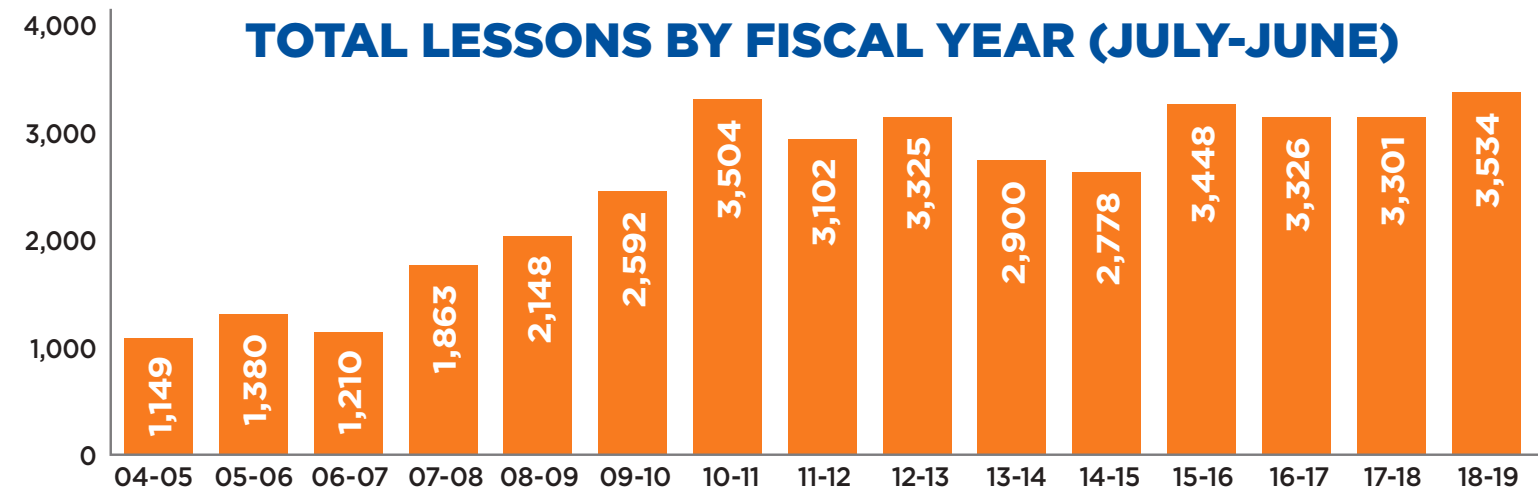

TOTAL LESSONS BY FISCAL YEAR (JULY-JUNE)